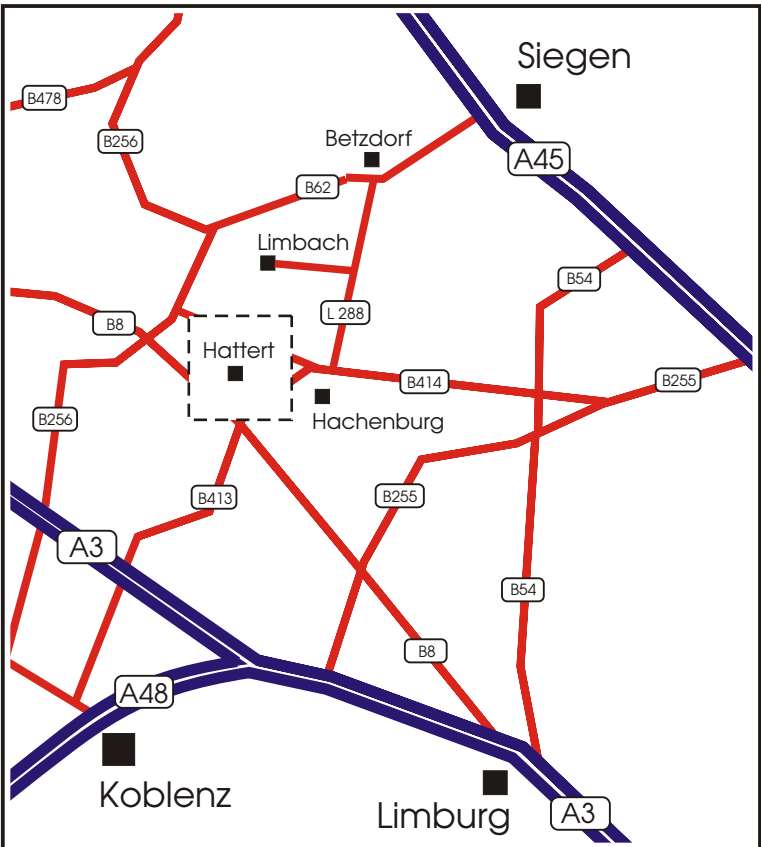

## How to find us !

Located between Cologne and Frankfurt/Main, Hattert can easily be reached via both airports and the Autobahns A3 and A45.

**Coming from South-West direction**, you take Autobahn A3 until exit Dierdorf / Hachenburg and follow the Bundesstrasse B413 direction Hachenburg.

After passing through a village called "Merkelbach", take a left turn direction Hattert. Drive the "Hütter Strasse" until "Niederhattert" and turn left at the T-crossing.

After approx. 300 m you will see the "Schützenstrasse". Turn to the left there and continue for 100 m. You can see our area on the left hand side.

**Coming from North-East**, drive Autobahn A45 and take the exit "Haiger/Burbach" then follow Bundesstrasse B54 direction "Limburg".

Don't miss the left turn to Bundesstrasse B414 and head towards "Hachenburg / Altenkirchen".

In the little village called "Hattert / Bahnhof" turn left to Hattert /Niederhattert and continue for another approx. 2 km.

You will see the "Schützenstrasse". Turn to the left there and after 100 m you can see our area on the left hand side.