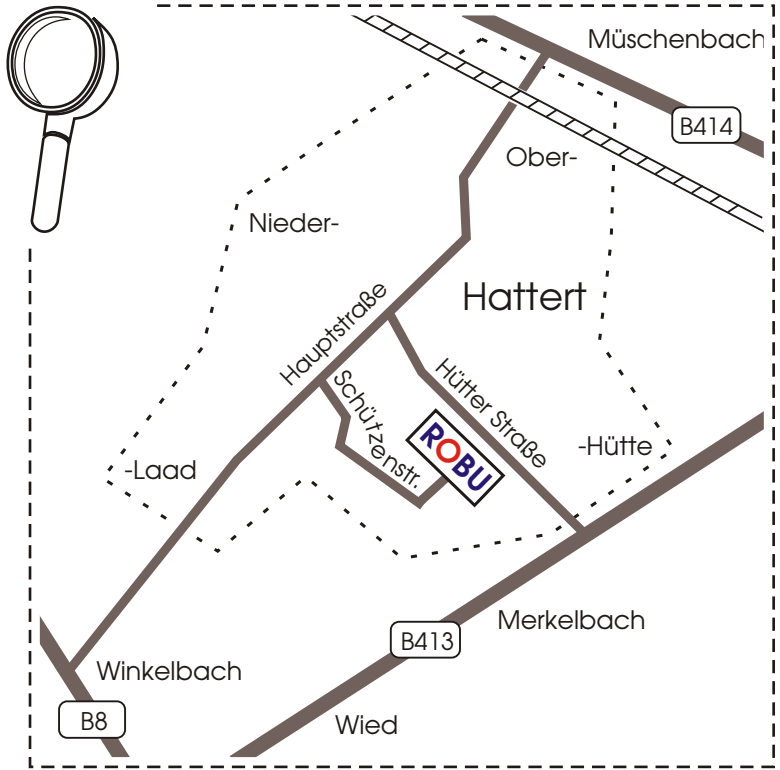

## How to find us !

Located between Cologne and Frankfurt/Main, Hattert can easily be reached via both airports and the Autobahns A3 and A45.

**Coming from South-West direction**, you take Autobahn A3 until exit Dierdorf / Hachenburg and follow the Bundesstrasse B413 direction Hachenburg.

After passing through a village called "Merkelbach", take a left turn direction Hattert. Drive the "Hütter Strasse" until "Niederhattert" and turn left at the T-crossing.

After approx. 300 m you will see the "Schützenstrasse". Turn to the left there and continue for 100 m. You can see our area on the left hand side.

**Coming from North-East**, drive Autobahn A45 and take the exit "Haiger/Burbach" then follow Bundesstrasse B54 direction "Limburg".

Don't miss the left turn to Bundesstrasse B414 and head towards "Hachenburg / Altenkirchen".

In the little village called "Hattert / Bahnhof" turn left to Hattert /Niederhattert and continue for another approx. 2 km.

You will see the "Schützenstrasse". Turn to the left there and after 100 m you can see our area on the left hand side.